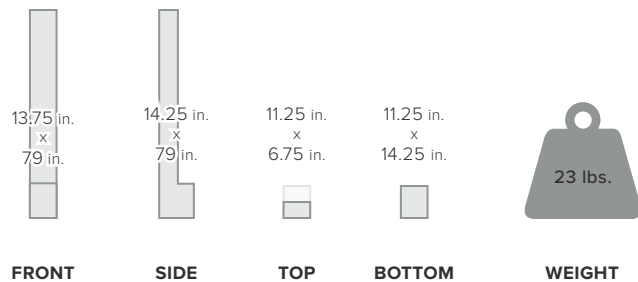

Package Dimensions

Combo Box: 13.75 L x 11.5 W x 79 H