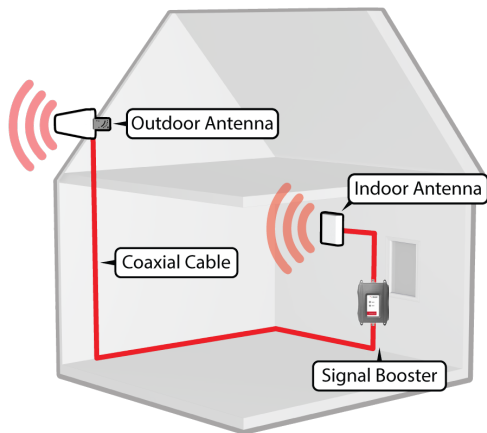

Installation is straightforward and can be completed with minimal tools. A step-by-step video guides you through connecting two antennas to the booster. The antennas communicate with both cellular devices and the cell tower for the strongest, most powerful signal possible.

# BOOST YOUR CELL SIGNAL

In Your Home or Workspace

## Connect 3G-X™ • model 470105

Kit includes booster, indoor antenna, outdoor antenna, power supply, and cables.

FREQUENCY	BAND 5	850 MHz
	BAND 2	1900 MHz
MAX GAIN	70 dB	
POWER REQUIREMENTS	AC/DC 6 V / 2.5 A	
CONNECTORS	N-Female	
DIMENSIONS	6.75 x 4.2 x 1.25 inch / 17.1 x 10.8 x 3.17 cm	
WEIGHT	1.27lbs / .544 kg	