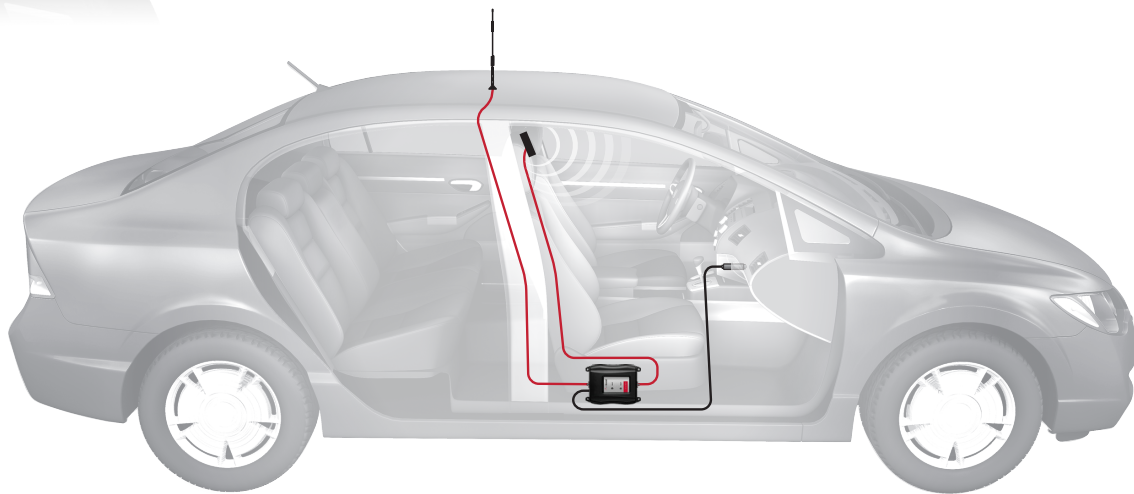

stay
connected

DRIVE 3G-X

weBoost brings seamless, uninterrupted cellular connectivity for everyone in your vehicle. Cell phones are an essential part of our lives – especially when we're on the go.

Whether around town or on a long road trip, the weBoost Drive 3G-X™ cellular signal booster is a simple, effective solution to maintain continuous communication for all cellular-enabled devices – smartphones, tablets, etc - in your car, truck, van or RV.

Installation is easy - no tools needed. A step-by-step video guides you through the process. No special tuning or alignment is required.

weBoost amplifies signals to improve coverage—including 3G data— no matter your cellular carrier in the United States and Canada. The Drive 3G-X comfortably handles multiple simultaneous connections across multiple carriers, providing effortless voice and data communications for all users.

VEHICLE **MULTIPLE
DEVICES**

 **weboost**®

BOOST YOUR CELL SIGNAL

In Your Vehicle

 **weboost**

Drive 3G-X™ • model 470111

Kit includes booster, antennas, and power supply.

| | | |
|---------------------------|--|----------|
| FREQUENCY | BAND 5 | 850 MHz |
| | BAND 2 | 1900 MHz |
| MAX GAIN | 50 dB | |
| POWER REQUIREMENTS | 6V DC, 2.5 A | |
| CONNECTORS | SMA Female | |
| DIMENSIONS | 4.5 x 6.44 x 1.19 in / 11.43 x 16.35 x 3.02 cm | |
| WEIGHT | 1.195 lbs / .54 kg | |