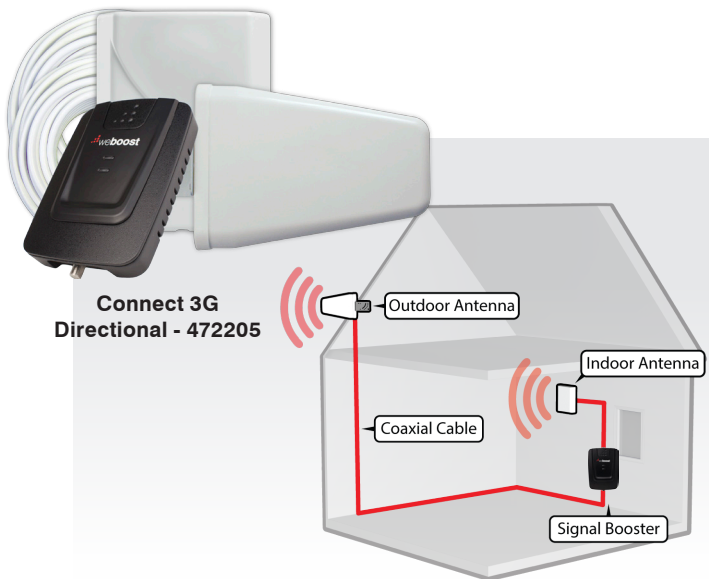

Installation is straightforward and can be completed with minimal tools. A step-by-step video guides you through connecting two antennas to the booster. The antennas communicate with both cellular devices and the cell tower for the strongest, most powerful signal possible.

BUILDING

**MULTIPLE
DEVICES**

 **weboost**®

BOOST YOUR CELL SIGNAL

In Your Home or Workspace

Connect 3G™ • model 472105 / 472205

Kit includes booster, indoor antenna, outdoor antenna, power supply, and cables.

FREQUENCY	BAND 5	850 MHz
	BAND 25/2	1900 MHz
MAX GAIN	65 dB	
POWER REQUIREMENTS	110-240 V AC, 50-60 Hz, 8 W	
CONNECTORS	F-Female	
DIMENSIONS	6.3 x 4.2 x 1.4 in / 11.0 x 5.2 x 14.3 cm	
WEIGHT	0.41 lbs / 0.20 kg	