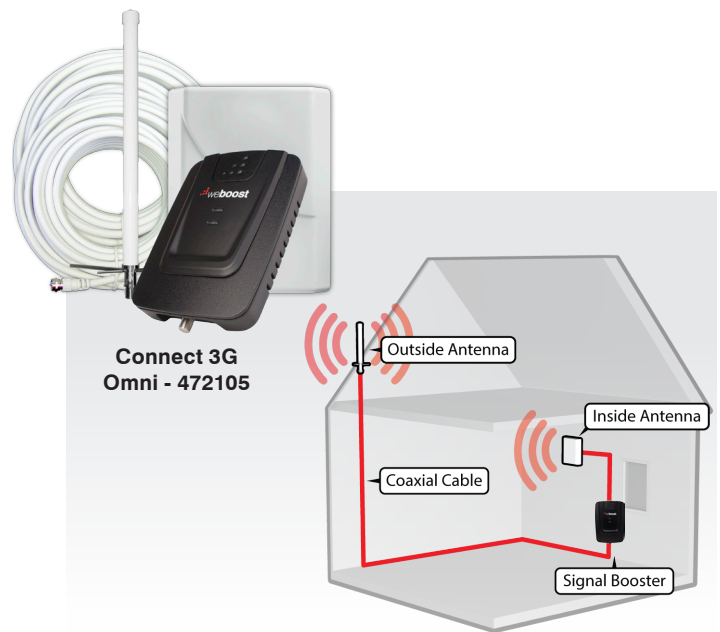

Installation is straightforward and can be completed with minimal tools. A step-by-step video guides you through connecting two antennas to the booster. The antennas communicate with both cellular devices and the cell tower for the strongest, most powerful signal possible.

BUILDING

**MULTIPLE
DEVICES**

 **weboost**®

BOOST YOUR CELL SIGNAL

In Your Home or Workspace

Connect 3G™ • model 472105 / 472205

Kit includes booster, indoor antenna, outdoor antenna, power supply, and cables.

FREQUENCY	BAND 5	850 MHz
	BAND 25/2	1900 MHz
MAX GAIN	65 dB	
POWER REQUIREMENTS	110-240 V AC, 50-60 Hz, 8 W	
CONNECTORS	F-Female	
DIMENSIONS	6.3 x 4.2 x 1.4 in / 11.0 x 5.2 x 14.3 cm	
WEIGHT	0.41 lbs / 0.20 kg	